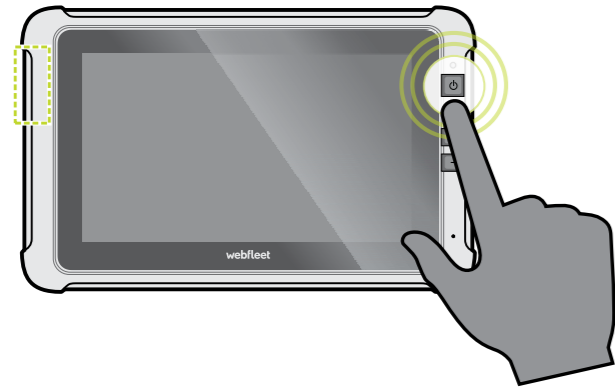

PRO

PRO 8475 • PRO 8475 TRUCK

Installing

Docking

Undocking

Fixed installation

NFC sensor

2 SEC